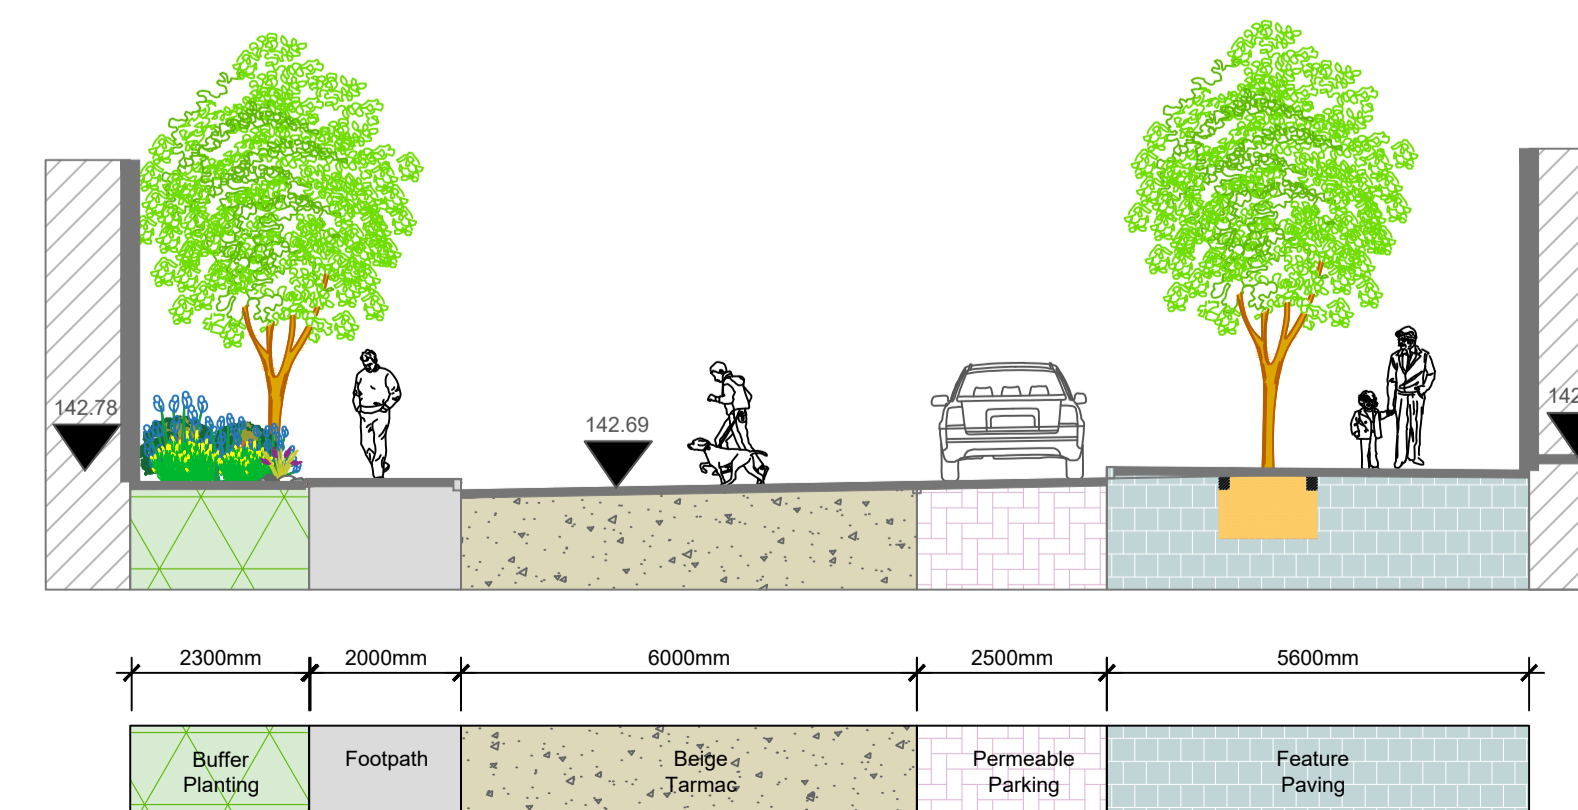

Section Location Plan - sc. 1:2500

Section I-I' sc.1:100

Section E-E' sc.1:100

Section D-D' sc.1:100

Section C-C' sc.1:100

Project Title: Kiltiernan Village SHD
Mixed Use Development at Lands at Wayside,
Enniskerry Rd, Kiltiernan, Dublin 18.

REV	DATE	BY	CHECKED	DESCRIPTION
Q	16.06.22	PL	RMD	Planning

Client: Liscove Ltd. Dwg No. 2.2 |
Drawing Title: Landscape Sections C-D-E-I Scale: Varies
Job No. 1609 Date: 16.06.22

RMDA
LANDSCAPE ARCHITECTS + CONSULTANTS