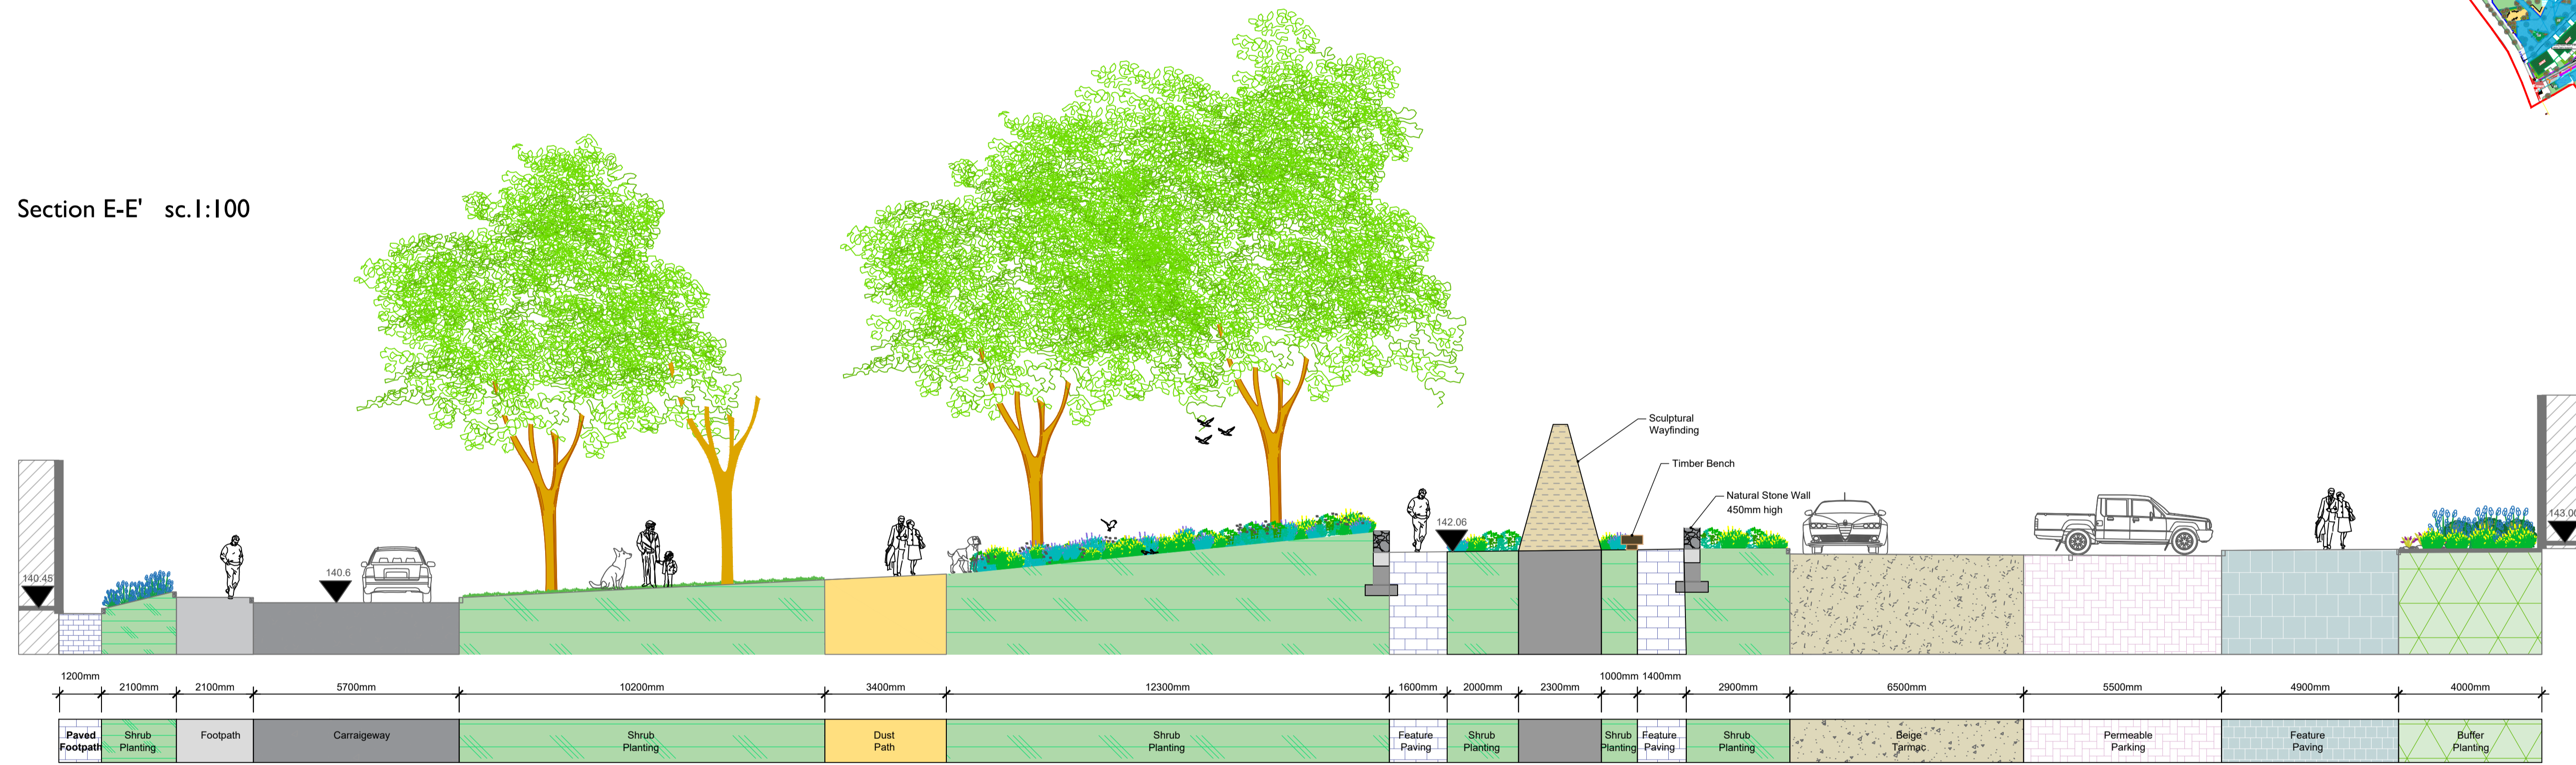

Section Location Plan - sc. 1:2500

Section I-I' sc.1:100

Section E-E' sc.1:100

Section D-D' sc.1:100

Section C-C' sc.1:100

Project Title: Kiltiernan Village SHD
Mixed Use Development at Lands at Wayside,
Enniskerry Rd, Kiltiernan, Dublin 18.

REV	DATE	BY	CHECKED	DESCRIPTION
Q	16.06.22	PL	RMD	Planning

Client: Liscove Ltd. Dwg No. 2.2 |
Drawing Title: Landscape Sections C-D-E-I Scale: Varies
Job No. 1609 Date: 16.06.22

RMDA
LANDSCAPE ARCHITECTS + CONSULTANTS