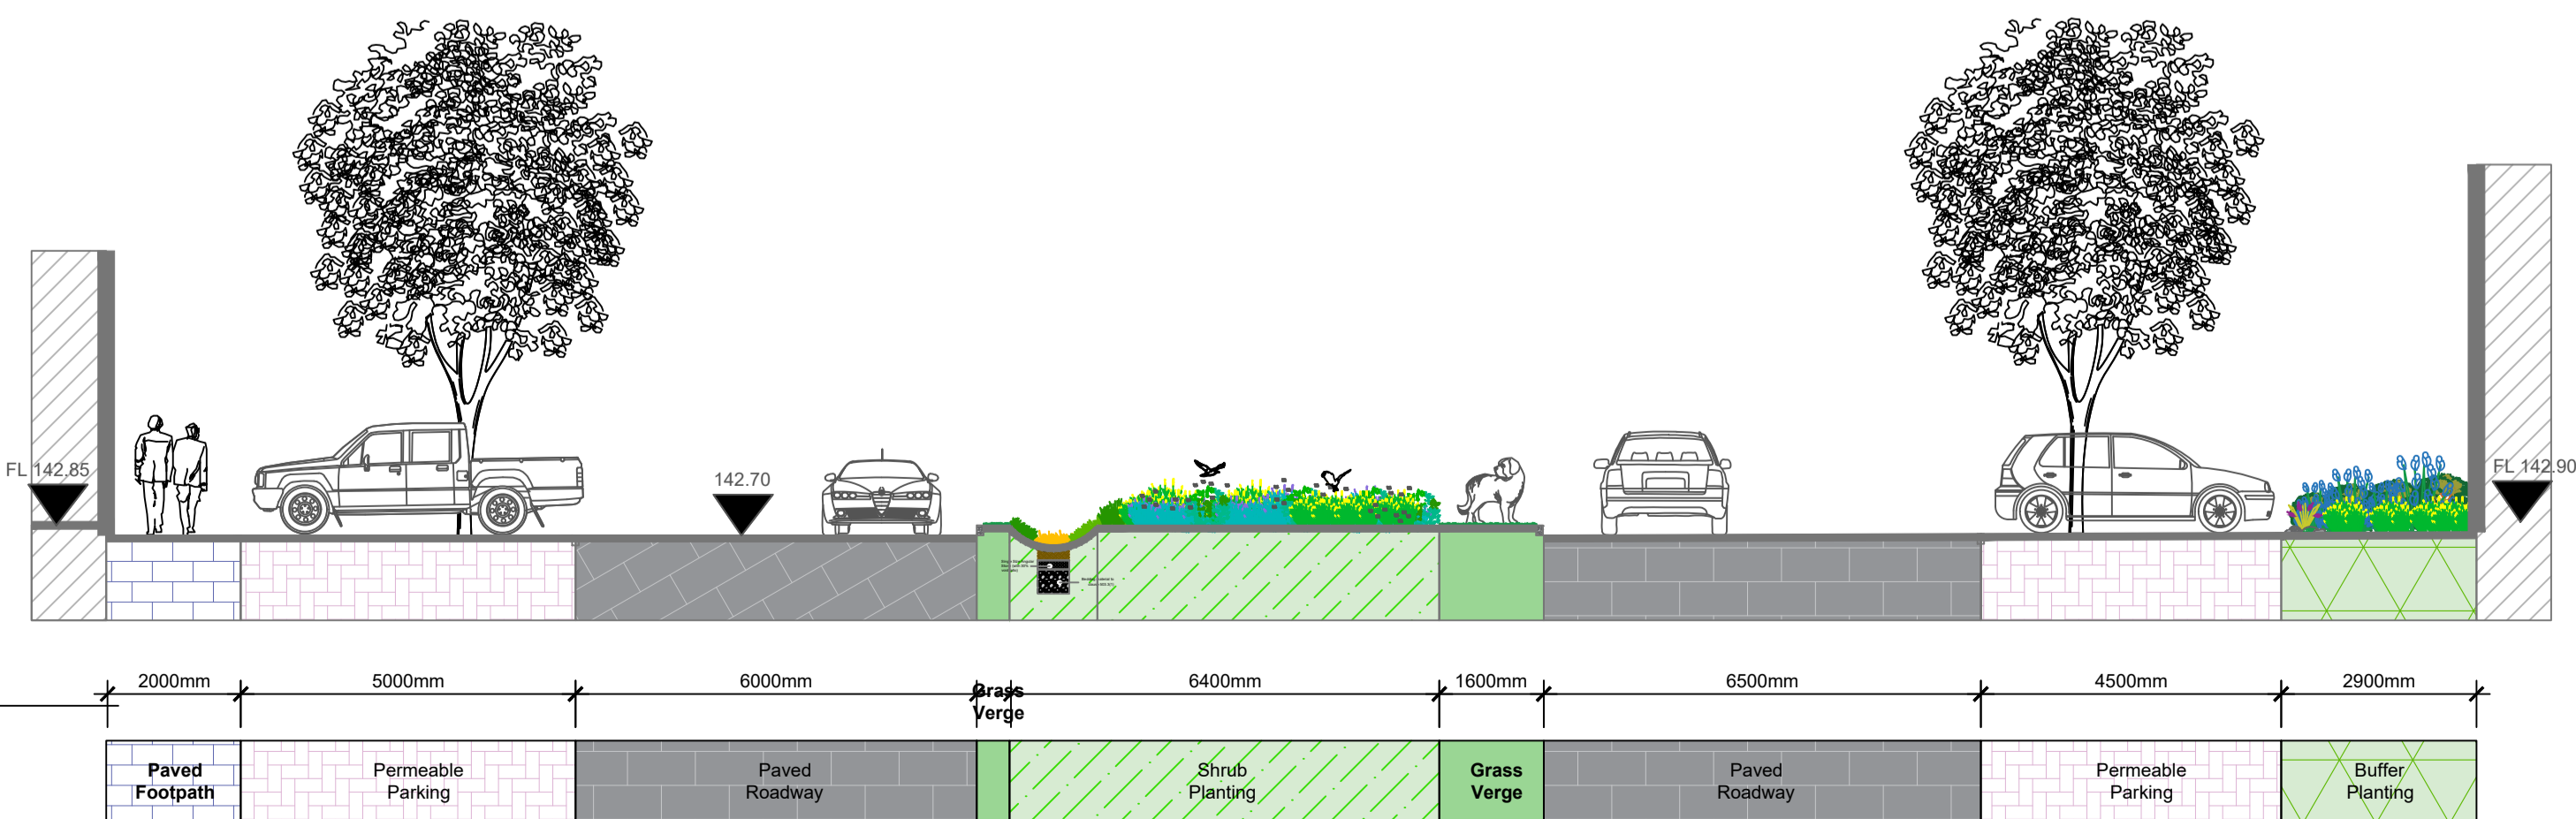

Section Location Plan - sc. 1:2500

Section I-I' sc.1:100

Section E-E' sc.1:100

Section D-D' sc.1:100

Section C-C' sc.1:100

Project Title: Kiltiernan Village SHD
Mixed Use Development at Lands at Wayside,
Enniskerry Rd, Kiltiernan, Dublin 18.

REV	DATE	BY	CHECKED	DESCRIPTION
Q	16.06.22	PL	RMD	Planning

Client: Liscove Ltd. Dwg No. 2.2 |
Drawing Title: Landscape Sections C-D-E-I Scale: Varies
Job No. 1609 Date: 16.06.22

RMDA
LANDSCAPE ARCHITECTS + CONSULTANTS