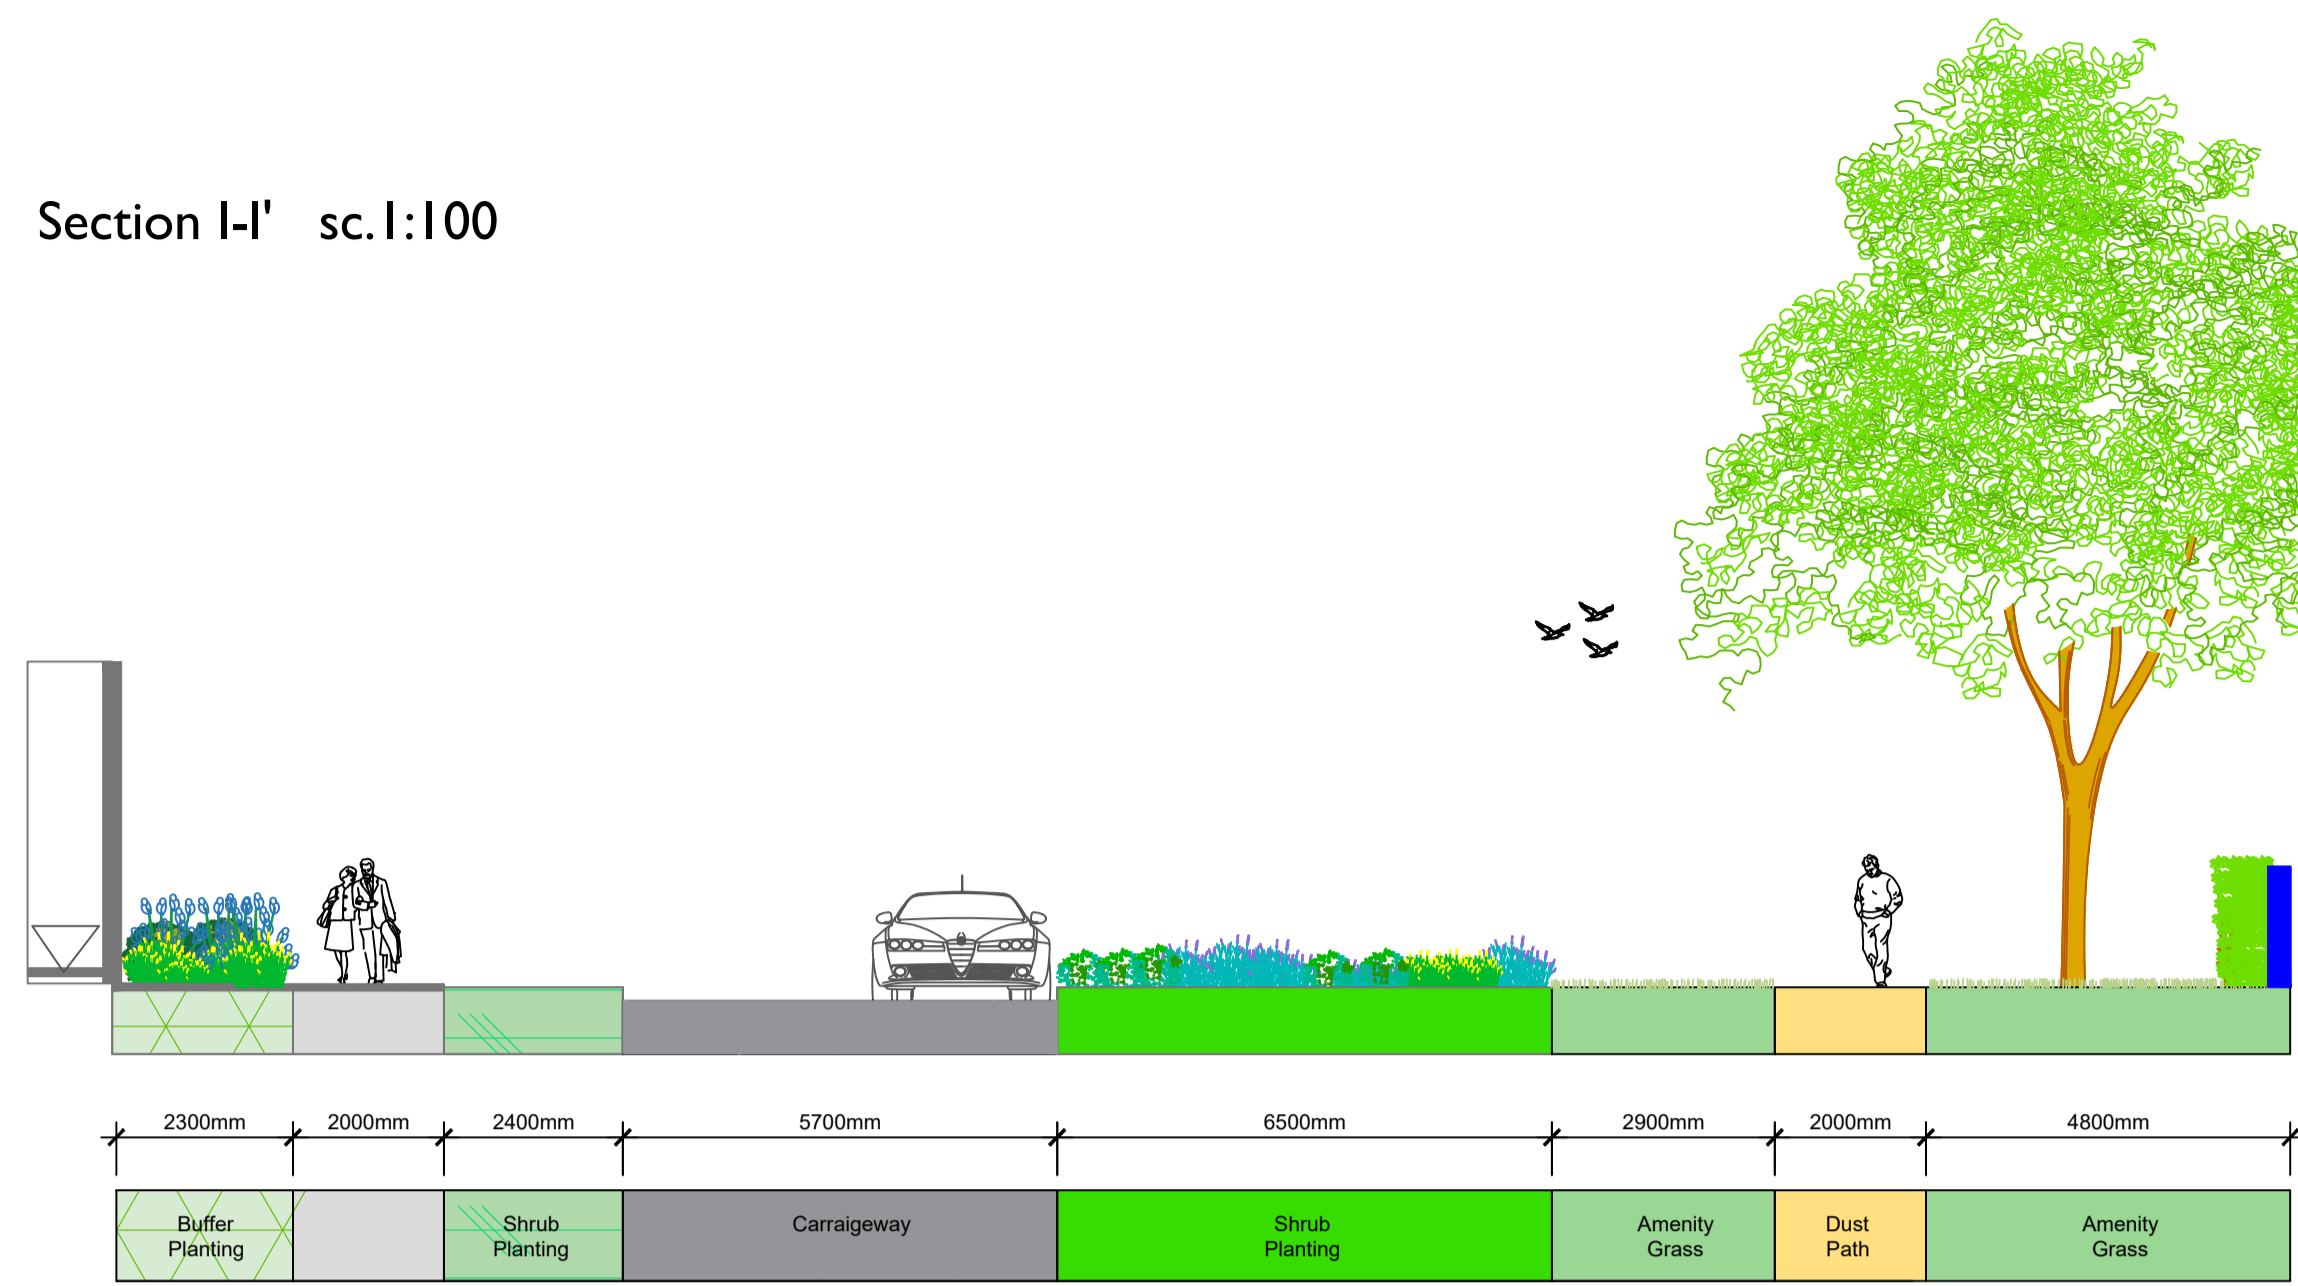

Section Location Plan - sc. 1:2500

Section I-I' sc.1:100

Section E-E' sc.1:100

Section D-D' sc.1:100

Section C-C' sc.1:100

Project Title: Kiltiernan Village SHD
Mixed Use Development at Lands at Wayside,
Enniskerry Rd, Kiltiernan, Dublin 18.

REV	DATE	BY	CHECKED	DESCRIPTION
Q	16.06.22	PL	RMD	Planning

Client: Liscove Ltd. Dwg No. 2.2 |
Drawing Title: Landscape Sections C-D-E-I Scale: Varies
Job No. 1609 Date: 16.06.22

RMDA
LANDSCAPE ARCHITECTS + CONSULTANTS